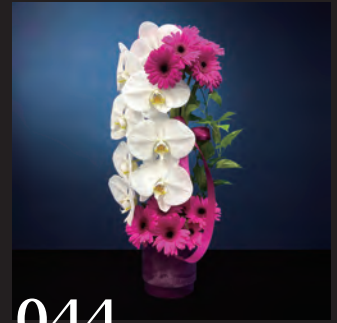

044

H:600mm W:250mm ¥ 22,000